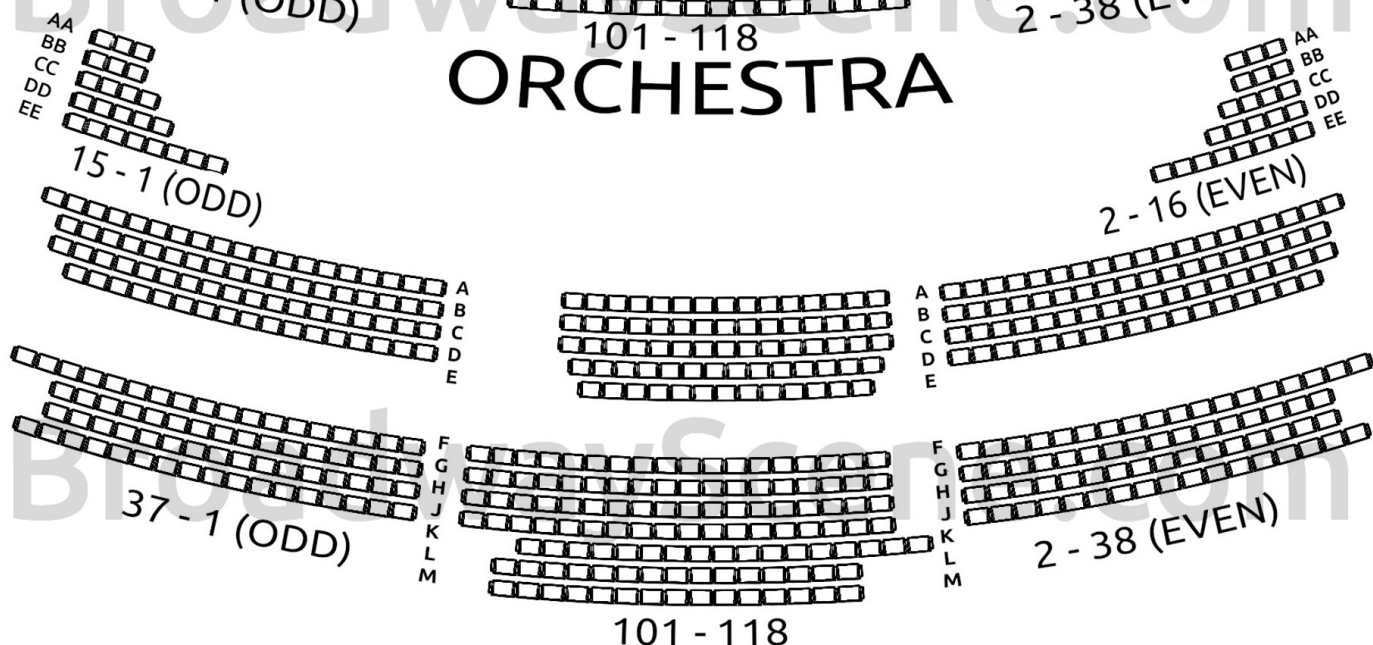

The George Gershwin Theatre

STAGE

ORCHESTRA

MEZZANINE