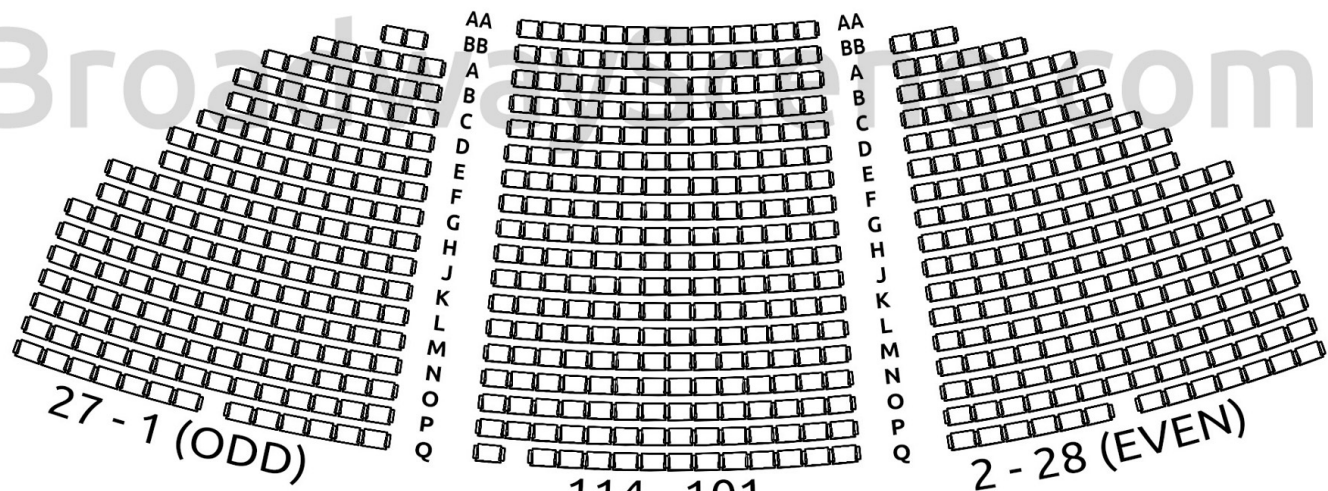

The Nederlander Theatre

STAGE

LEFT
BOXES

RIGHT
BOXES

ORCHESTRA

FRONT MEZZANINE

REAR MEZZANINE