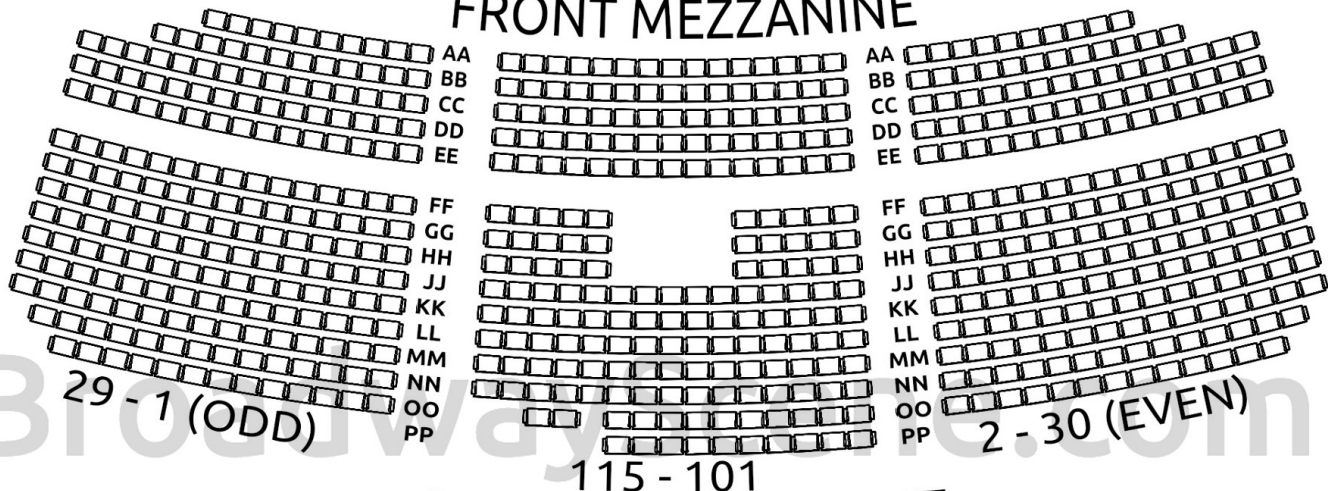

The Nederlander Theatre

STAGE

LEFT
BOXES

RIGHT
BOXES

ORCHESTRA

FRONT MEZZANINE

REAR MEZZANINE