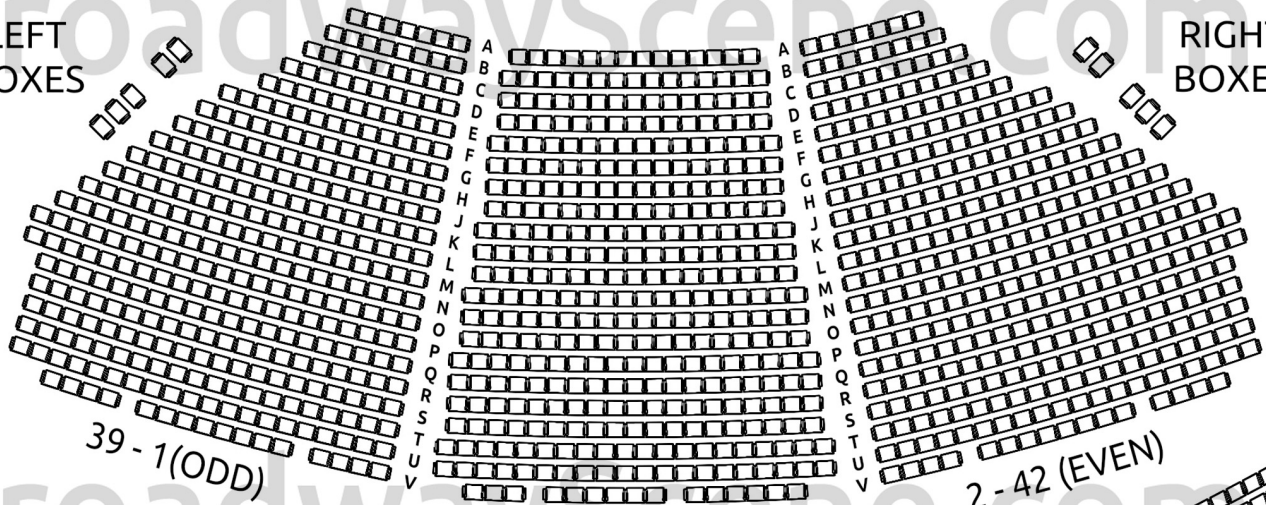

Forty Broadway Theatres.
One Website.

The Winter Garden Theatre

STAGE

LEFT
BOXES

RIGHT
BOXES

ORCHESTRA

23-1 (ODD)

139-101 (ODD)

102-144 (EVEN)

2-46 (EVEN)

MEZZANINE

BroadwayScene.com